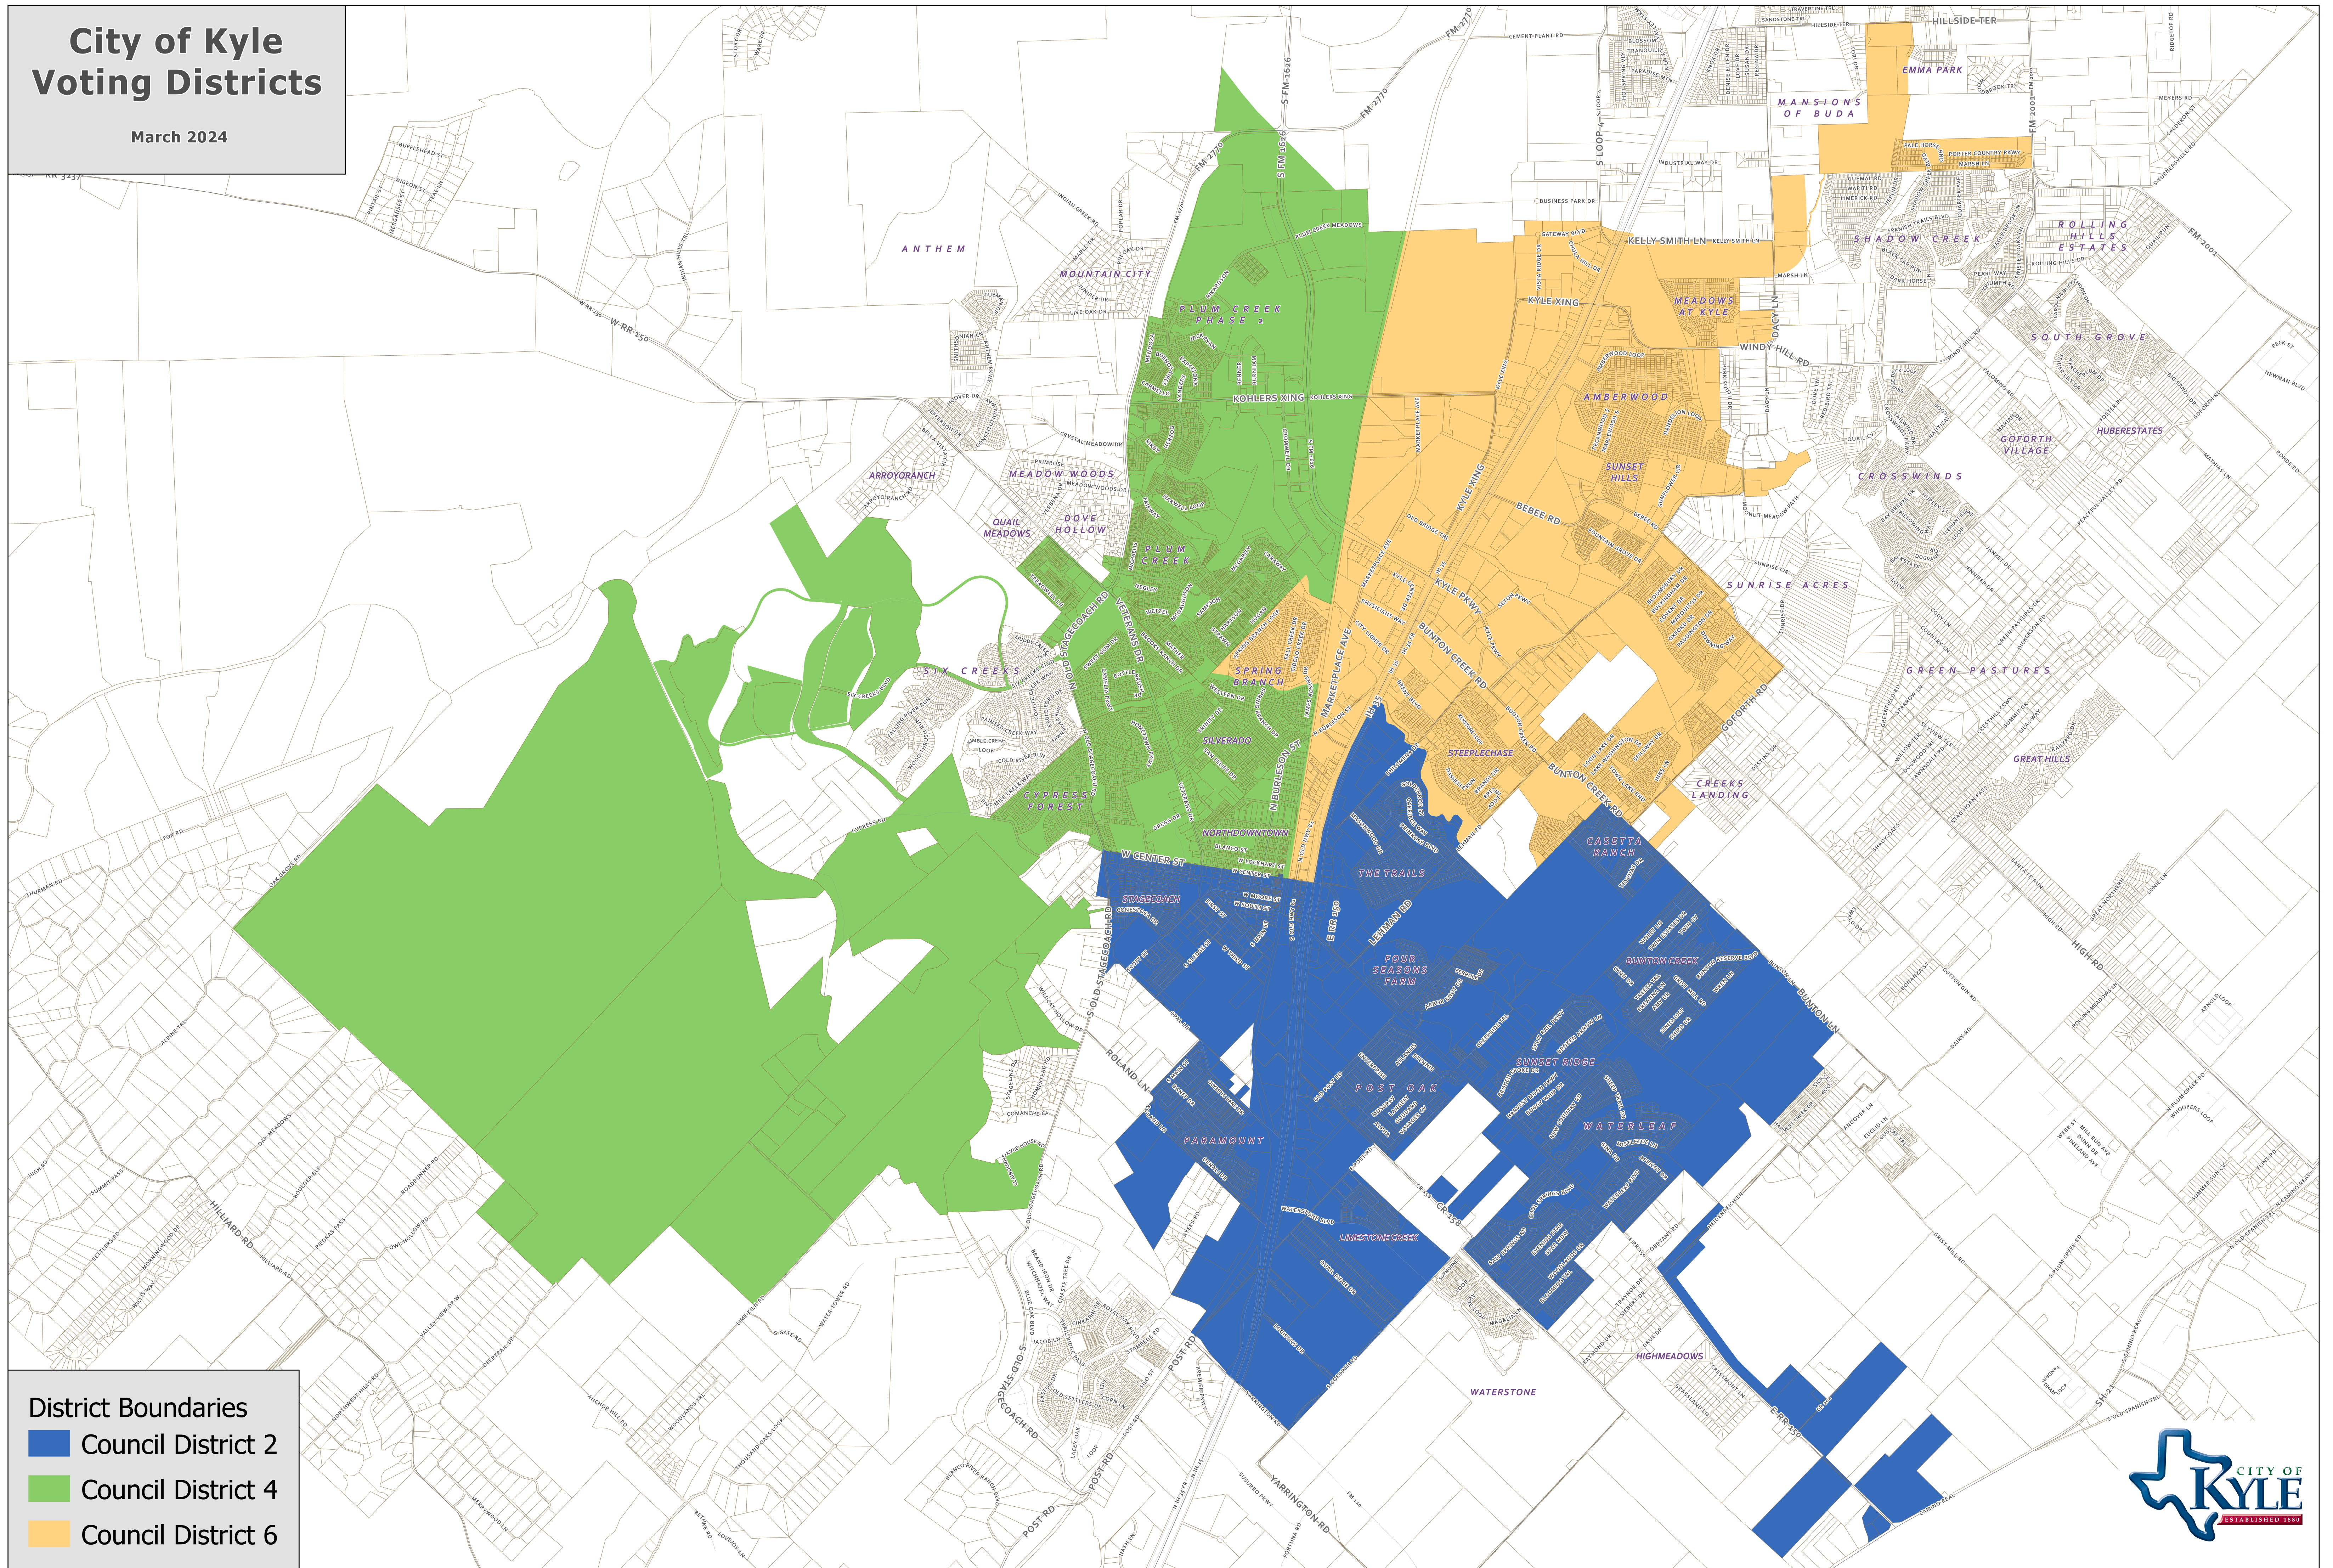

City of Kyle Voting Districts

March 2024

District Boundaries

- Council District 2
- Council District 4
- Council District 6